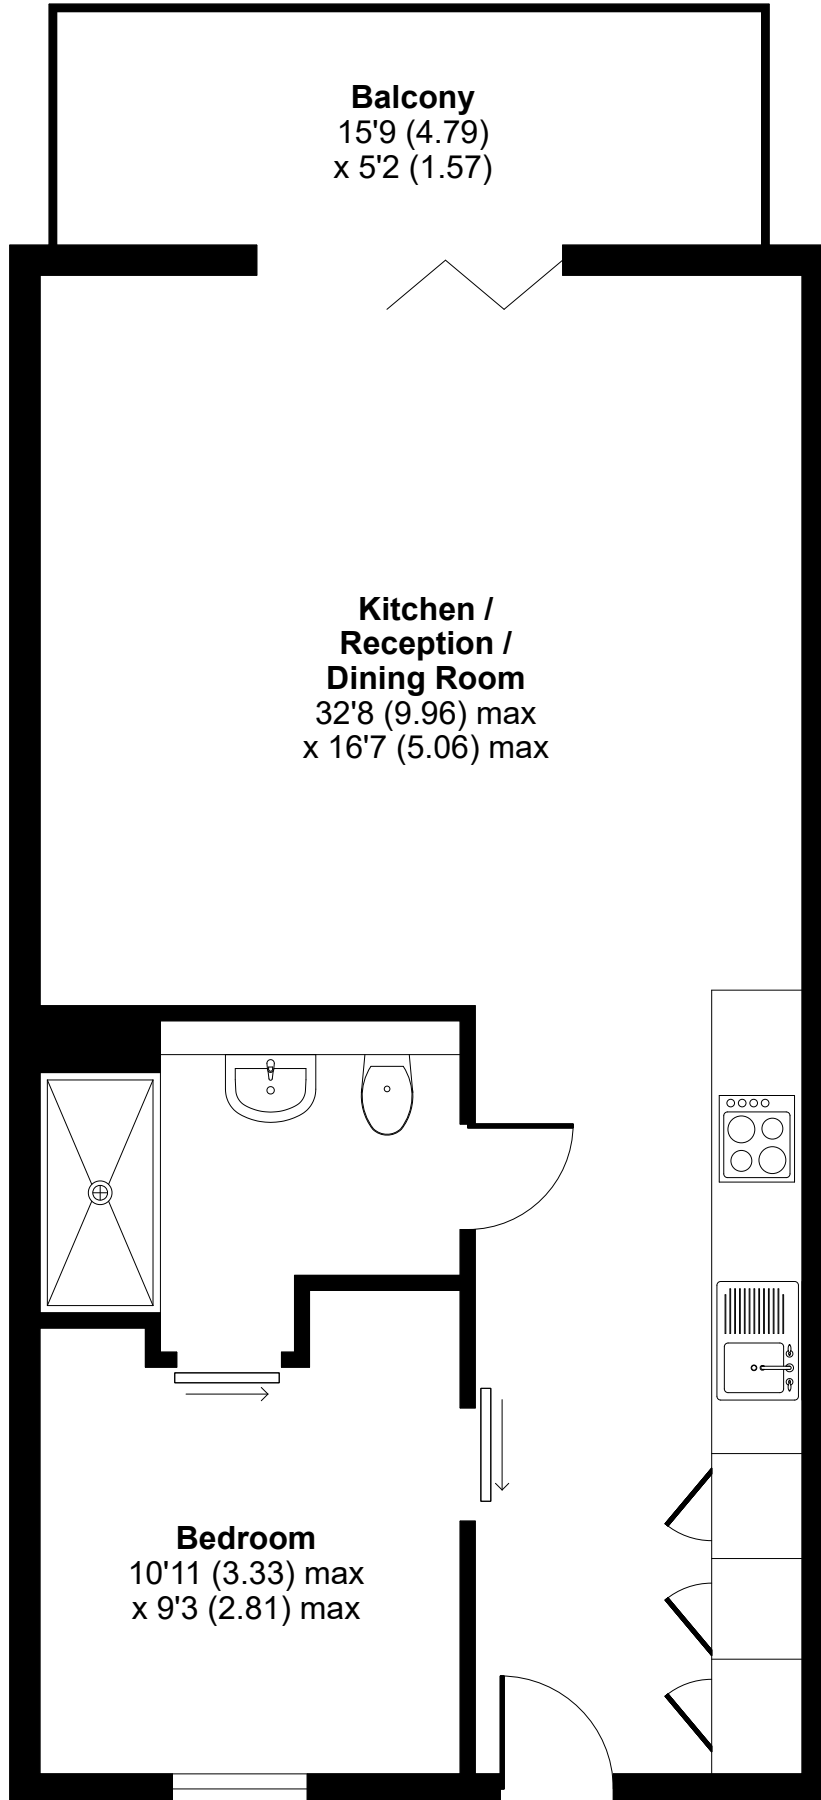

# District Lofts, Happy Walk, Leeds, LS9

Approximate Area = 542 sq ft / 50.3 sq m

For identification only - Not to scale

**THIRD FLOOR**